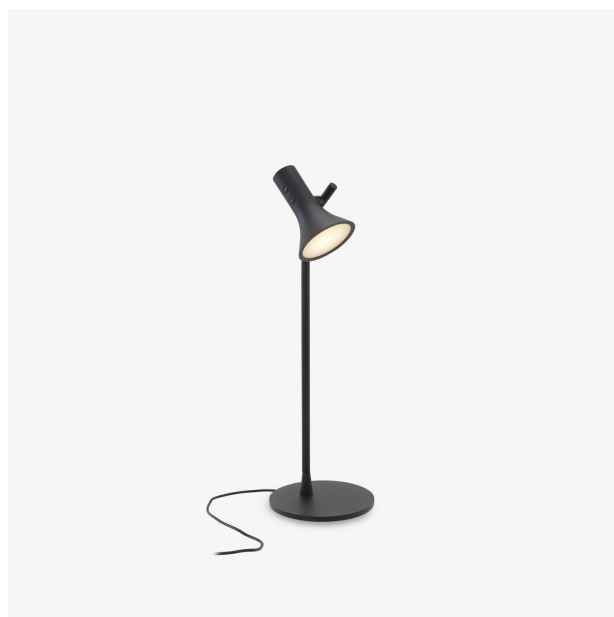

ASHA

Designer

Itamar Burstein

PRODUCTS

TABLE LAMP

Dimensions

Height 510 mm
Diameter 160 mm
Weight 2.7 kg

READING LAMP

Dimensions

Height 1,610 mm
Diameter 200 mm
Weight 4.1 kg

Technical characteristics