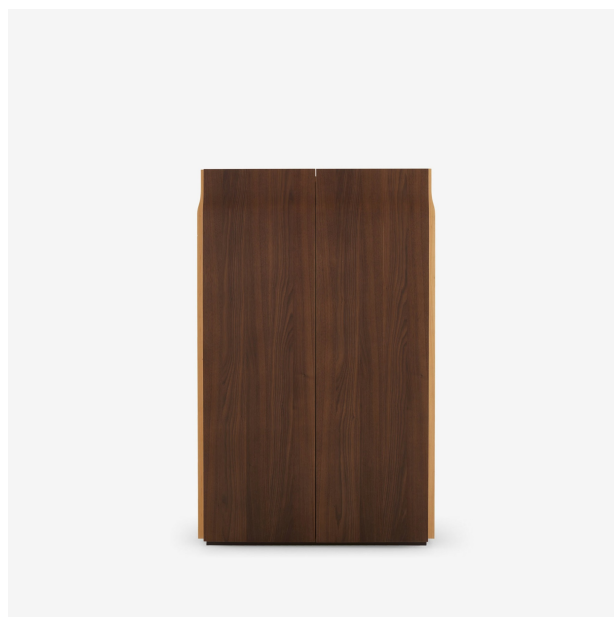

OCCASIONAL UNIT EMPERADOR CERAMIC STONEWARE TOP UTOPIA

Dimensions

Height 60 " | Width 37 " | Depth 17 " | Weight 293.215 lb

Designer

Eric Jourdan

Description

TO GUARANTEE STABILITY, THIS UNIT MUST BE FIXED TO A WALL USING THE FIXING KIT SUPPLIED (SEE ASSEMBLY INSTRUCTIONS).