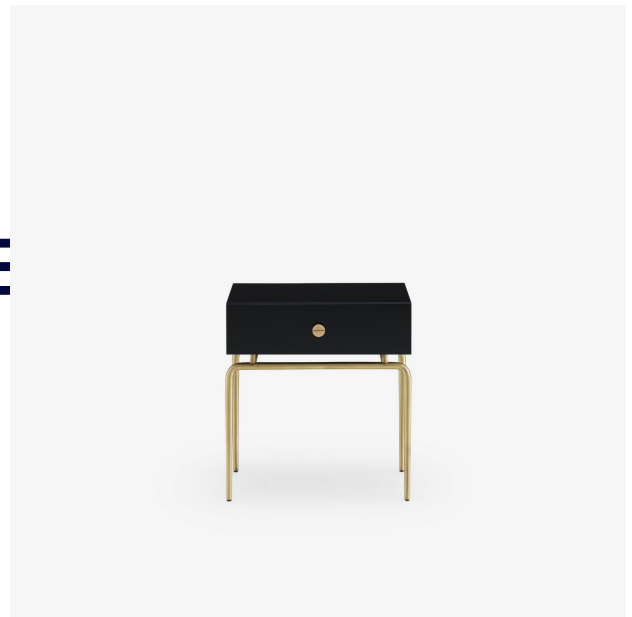

# NIGHT CHEST DÉBOURGEOISÉE

## Technical characteristics

Funny little pieces, attractive and timeless, which will bring a quirky touch to a Haussmannian apartment, a contemporary home or a relaxed second home : this was what Michel Roset was counting on when he decided to put the Débourgeoisée bedside table and console into production. Base and handle(s) in brass-lacquered steel. - Bedside table : chest with drawer in gloss black lacquered MDF. Drawer on invisible runners with controlled closing. - Console : chest with 2 drawers in gloss black lacquered MDF. Drawers on invisible runners with controlled closing.

## Dimensions

Height 19 mm | Width 17 mm | Depth 13 mm | Weight 14 kg