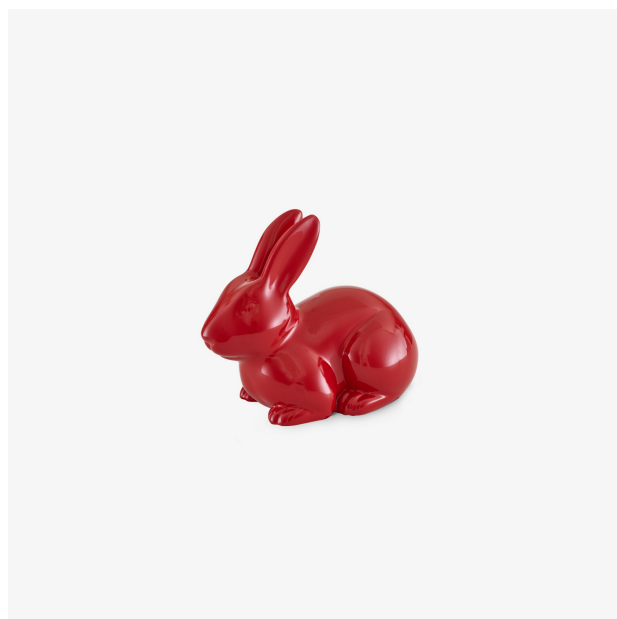

MINI PAN PAN DECORATIVE RABBIT RED PAN PAN

Designer

Barbara Kühne

Description

Decorative rabbit in molded resin. Gloss lacquer finish.

Technical characteristics

Decorative rabbit in molded resin. Gloss lacquer finish.

Dimensions

Height 4 " | Width 2 " | Length 4 " | Weight 1.102 lb