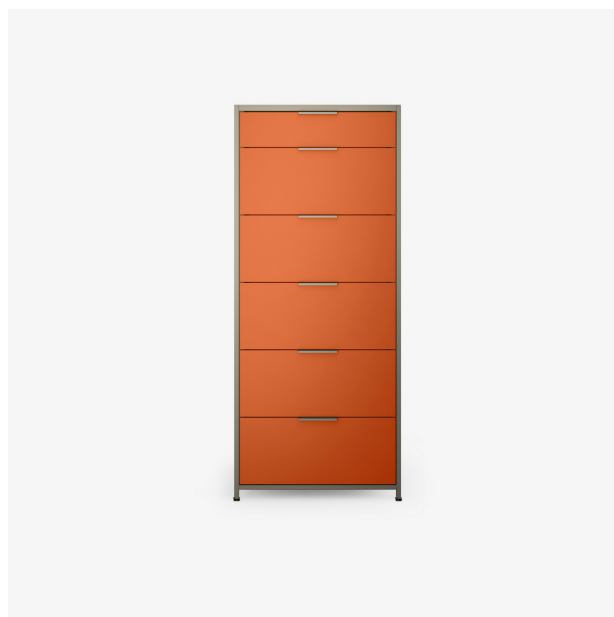

NARROW CHEST 6 DRAWERS DITA

Designer

Pagnon & Pelhaître

Dimensions

Height 51 " | Width 21 " | Depth 19 "

Technical characteristics