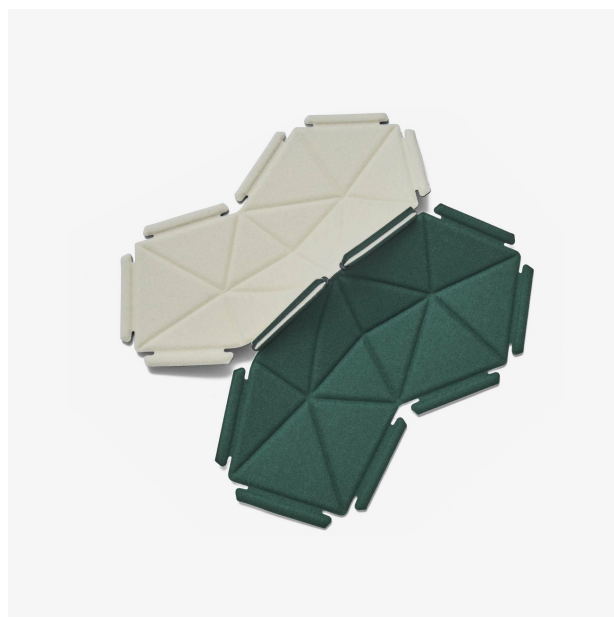

PACK OF 8 PIECES DIVINA 886/106 - SAPIN/CRAIE CLOUDS

Designer

R. & E. Bouroullec

Dimensions

Weight 3.675 lb

Technical characteristics