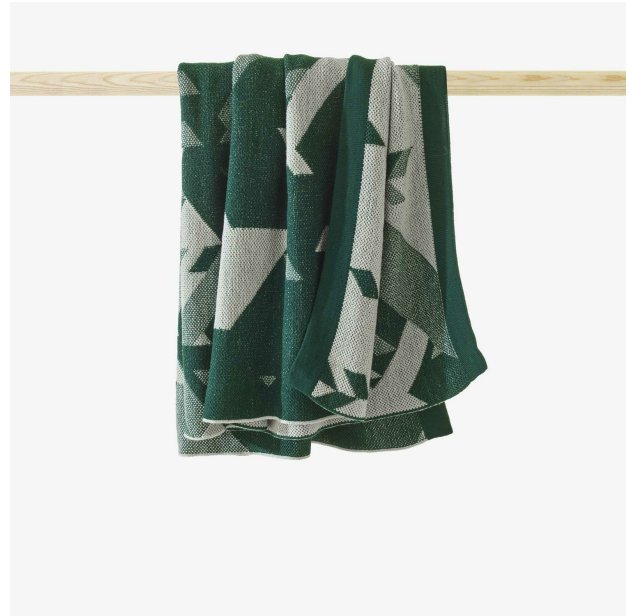

THROW GREEN CILOS

Designer

R. & E. Bouroullec

Technical characteristics

Dimensions

Width 59 " | Length 67 " | Weight 3.461 lb