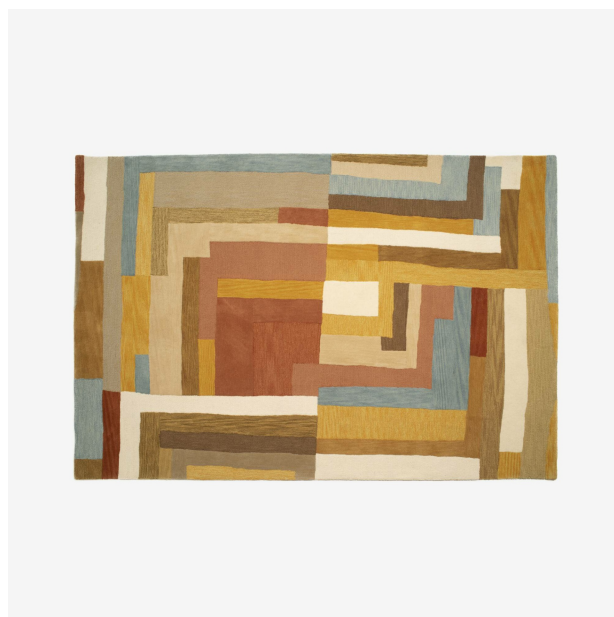

LABYRINTHE

PRODUCTS

RUG

Dimensions

Width 78 "

Length 118 "

Weight 62.832 lb

Technical characteristics