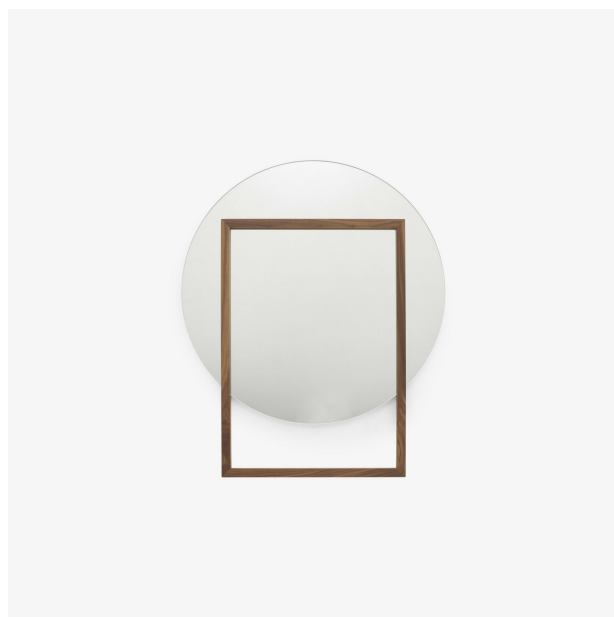

REUNION

Designer

Busetti Garuti Redaelli

PRODUCTS

MIRROR

Dimensions

Height 35 "

Width 29 "

Thickness 1 "

Weight 17.637 lb

Technical characteristics