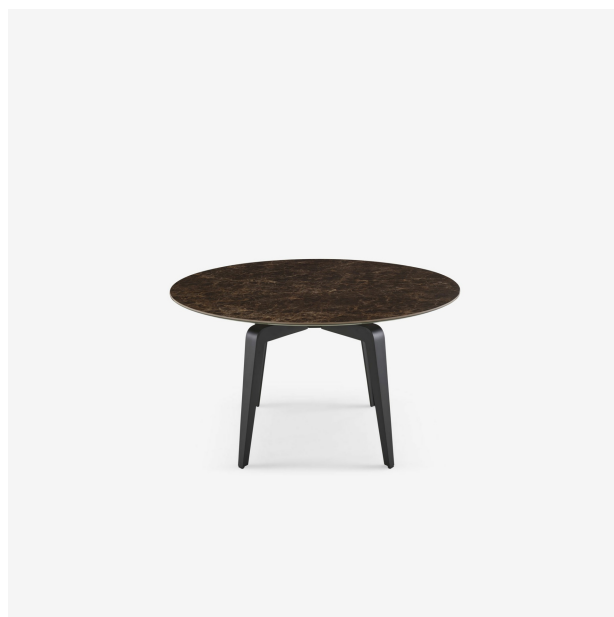

ODESSA

Designer

Mauro Lipparini

Technical characteristics

PRODUCTS

ROUND DINING TABLE BLACK LACQUERED BASE

Dimensions

Height 29 "
Diameter 51 "
Weight 231.485 lb

ROUND DINING TABLE BLACK LACQUERED BASE

Dimensions

Height 29 "
Diameter 51 "
Weight 231.485 lb

ROUND DINING TABLE BLACK LACQUERED BASE

More information on
www.ligne-roset.com

ligne roset[®]
depuis 1860

© Ligne Roset 2025

Dimensions

Height 29 "
Diameter 51 "
Weight 231.485 lb

ROUND DINING TABLE WHITE LACQUERED BASE

Dimensions

Height 29 "
Diameter 51 "
Weight 231.485 lb

OVAL DINING TABLE BLACK LACQUERED BASE

Dimensions

Height 29 "
Width 94 "
Depth 51 "
Weight 377.74 lb

OVAL DINING TABLE BLACK LACQUERED BASE

Dimensions

Height 29 "
Width 94 "
Depth 51 "
Weight 377.74 lb

OVAL DINING TABLE BLACK LACQUERED BASE

Dimensions

Height 29 "
Width 94 "
Depth 51 "
Weight 377.74 lb

OVAL DINING TABLE WHITE LACQUERED BASE